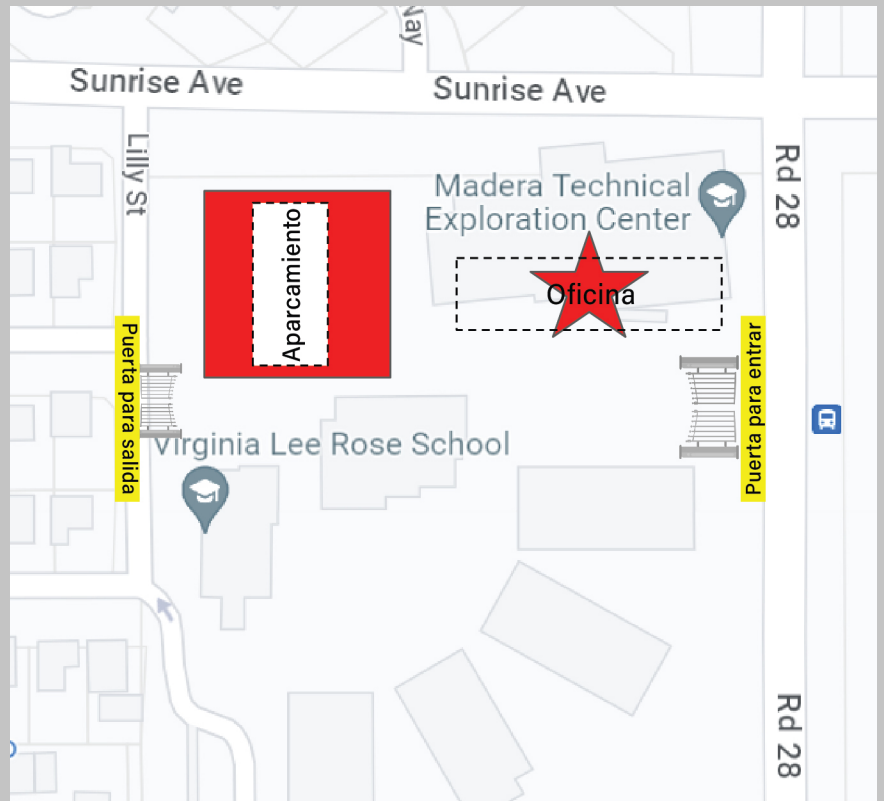

MTEC FAMILY INFORMATION

MADERA TECHNICAL EXPLORATION CENTER

THINGS TO NOTE:

OUR ADDRESS IS:

955 LILLY ST. MADERA CA 93638
(NEXT TO VIRGINIA LEE ROSE)

WHEN YOU ARRIVE:

OUR OFFICE TEAM WILL GREET YOU!

KIKO

- Enter through the gates on **Rd. 28**
- We are located next to Virginia Lee Rose
- Parking is under the solar panels

- Ring the doorbell to the right of the door
- Wait for the front desk to unlock the front door

CUANDO LLEGUES:

- Ingrese por las puertas en **Rd. 28**
- Estamos ubicados al lado de Virginia Lee Rose
- El estacionamiento está debajo de los paneles solares.

- Toca el timbre a la derecha de la puerta.
- Espere a que la recepción abra la puerta principal.